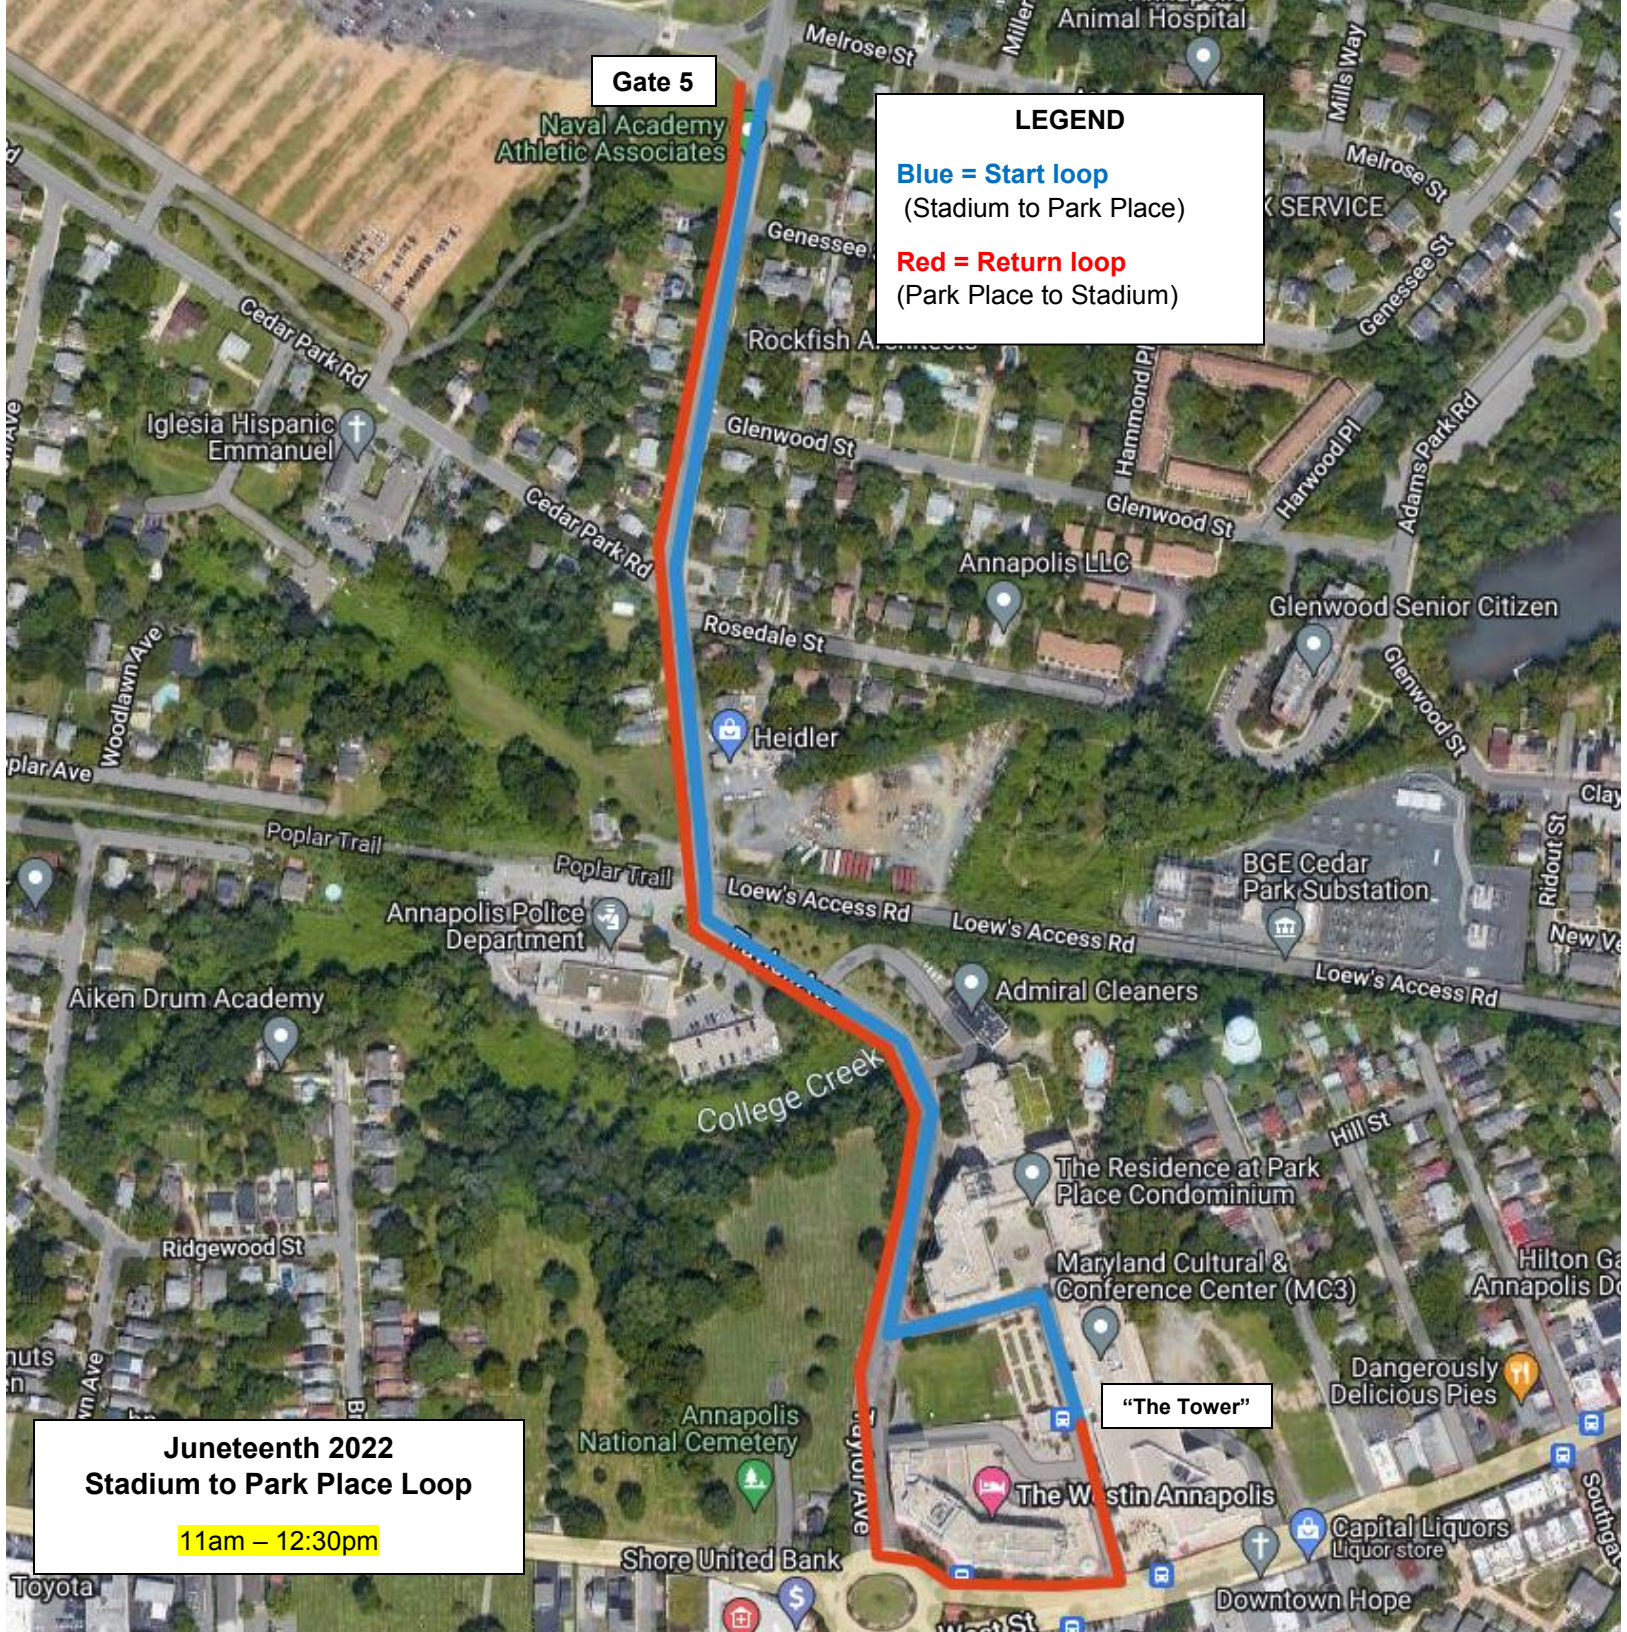

LEGEND

Blue = Start loop
(Stadium to Bates/MD Hall)

Red = Return loop
(Bates/MD Hall to Stadium)

Gate 5

Juneteenth 2022
Stadium to Bates/MD Hall Loop
12:30pm – 11pm

Gate 5

LEGEND

Blue = Start loop
(Stadium to Park Place)

Red = Return loop
(Park Place to Stadium)

Juneteenth 2022
Stadium to Park Place Loop
 11am – 12:30pm

“The Tower”